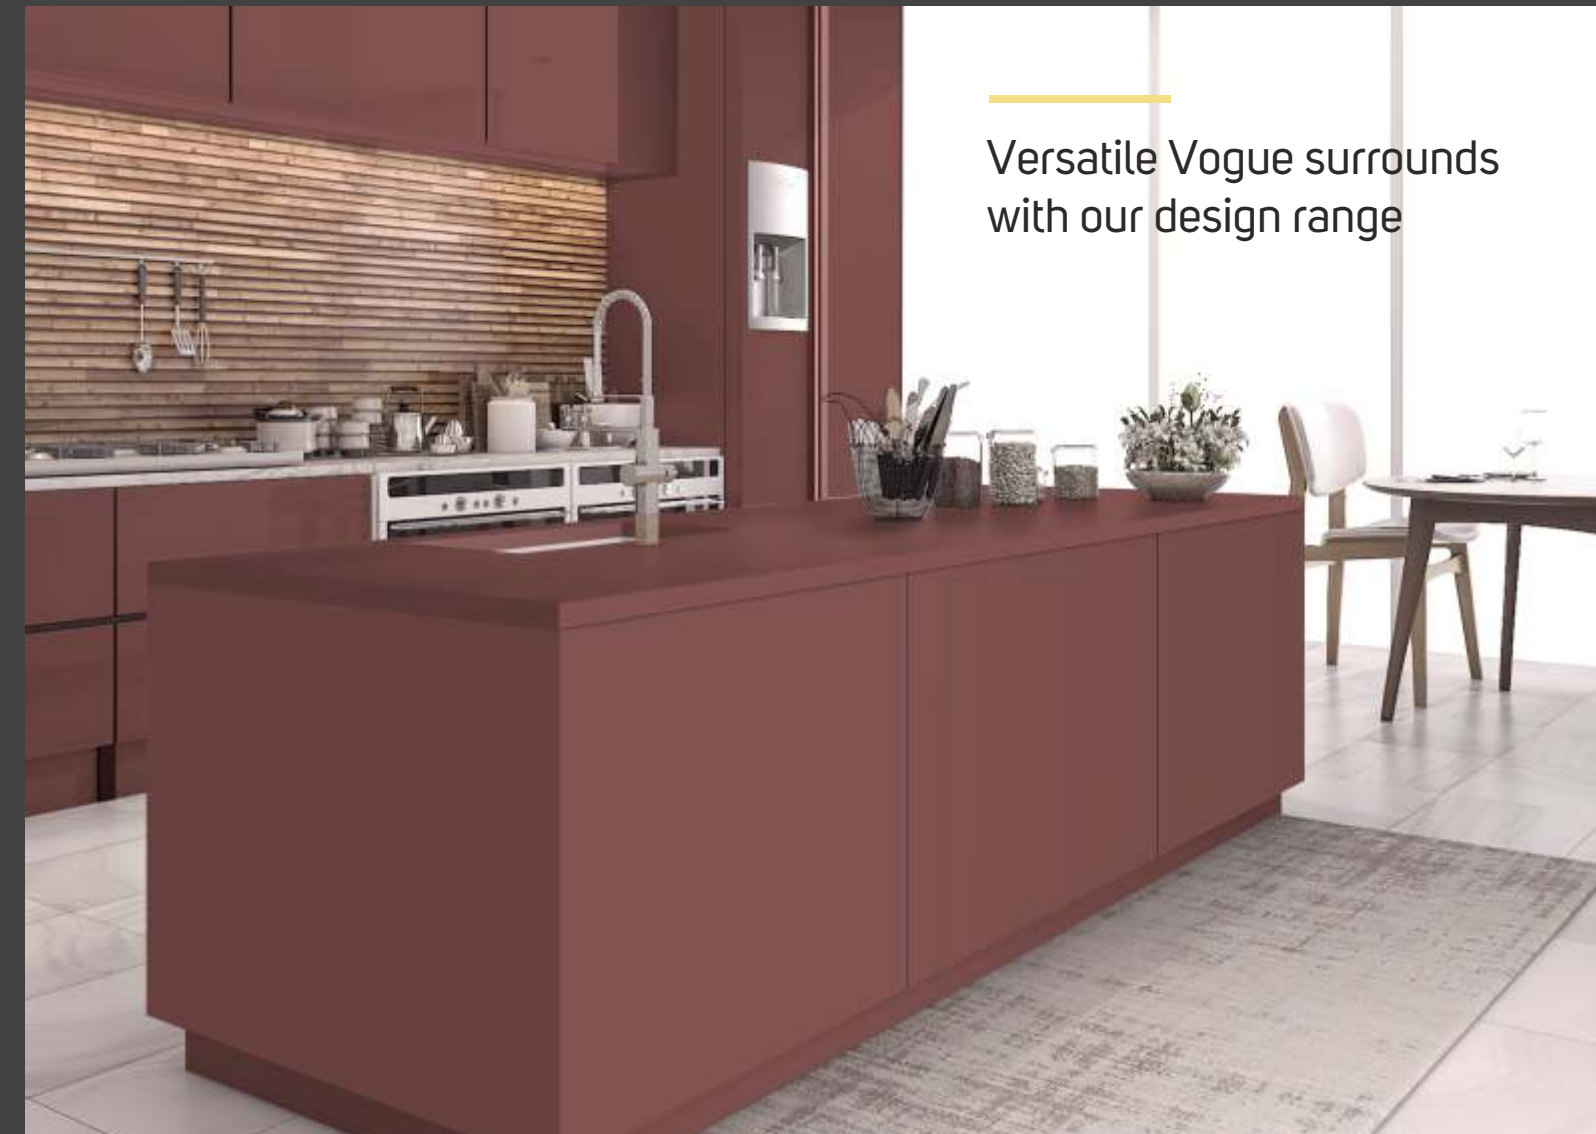

3837 FH
BUTT-CUT WOOD

sanish[®]
laminate

3120 FH | PEARL BIANCO

3116 FH | EXQUISITE PINK

3117 FH | PEARL ASH

Versatile Vogue surrounds
with our design range

A blend of natural enamel
and brilliance

sanish[®]
laminate